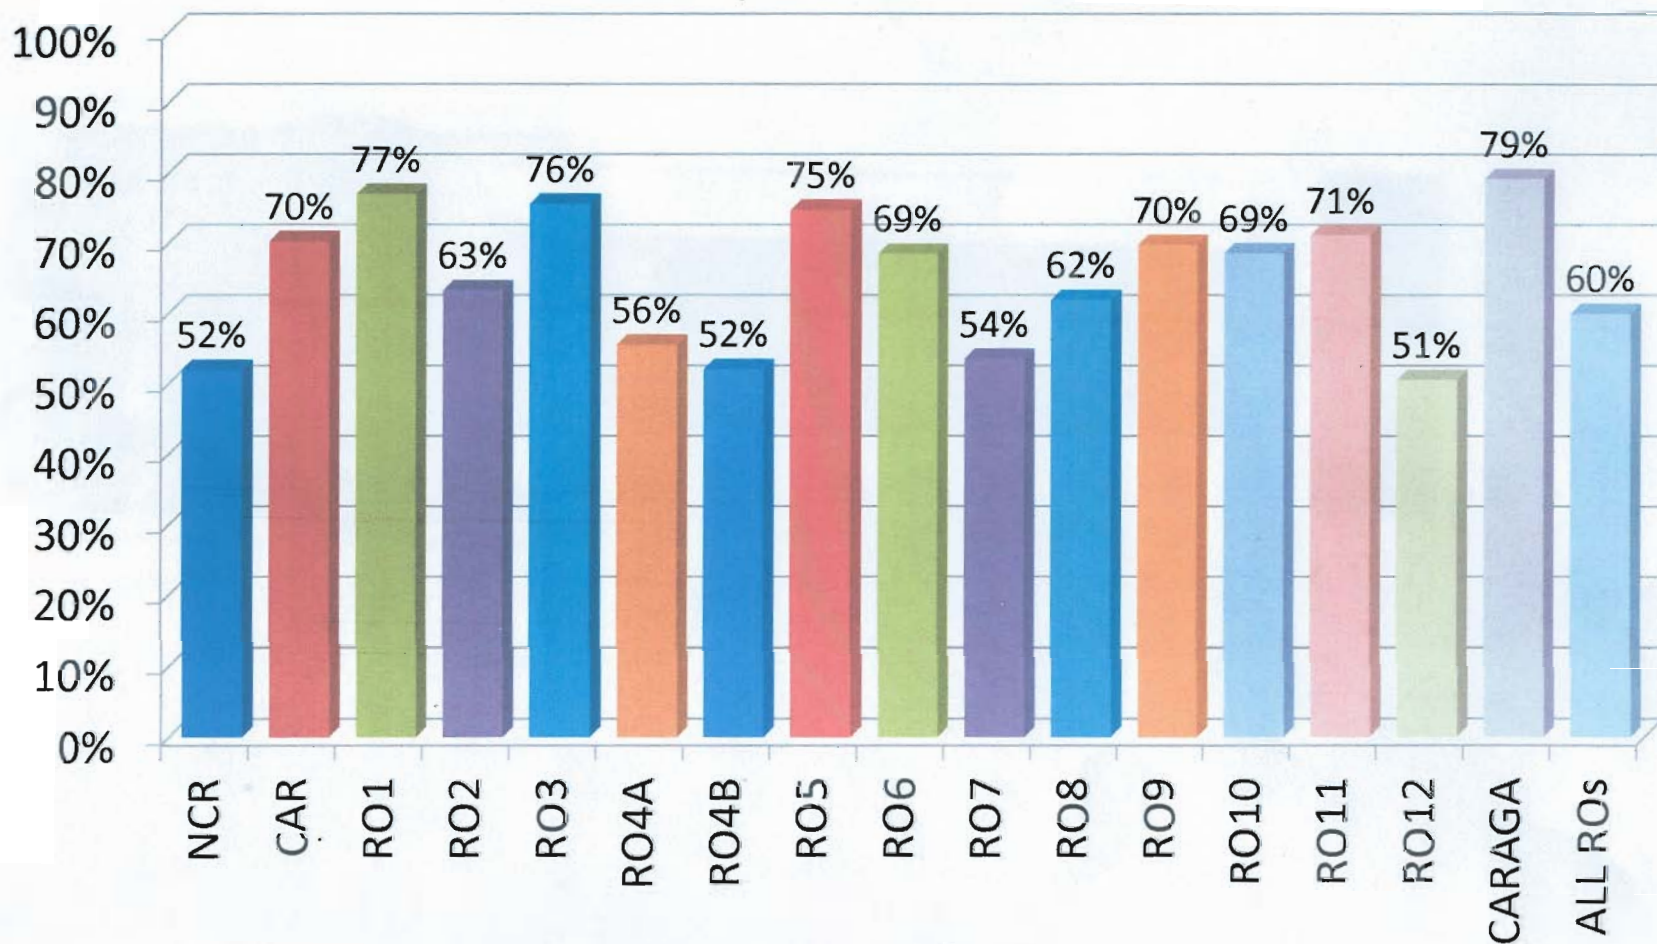

SENA SCORECARD – Regional Offices

As of September 30, 2011

DISPOSITION RATE

SENA SCORECARD – Regional Offices

As of September 30, 2011

SETTLEMENT RATE

SENA SCORECARD – Attached Agencies