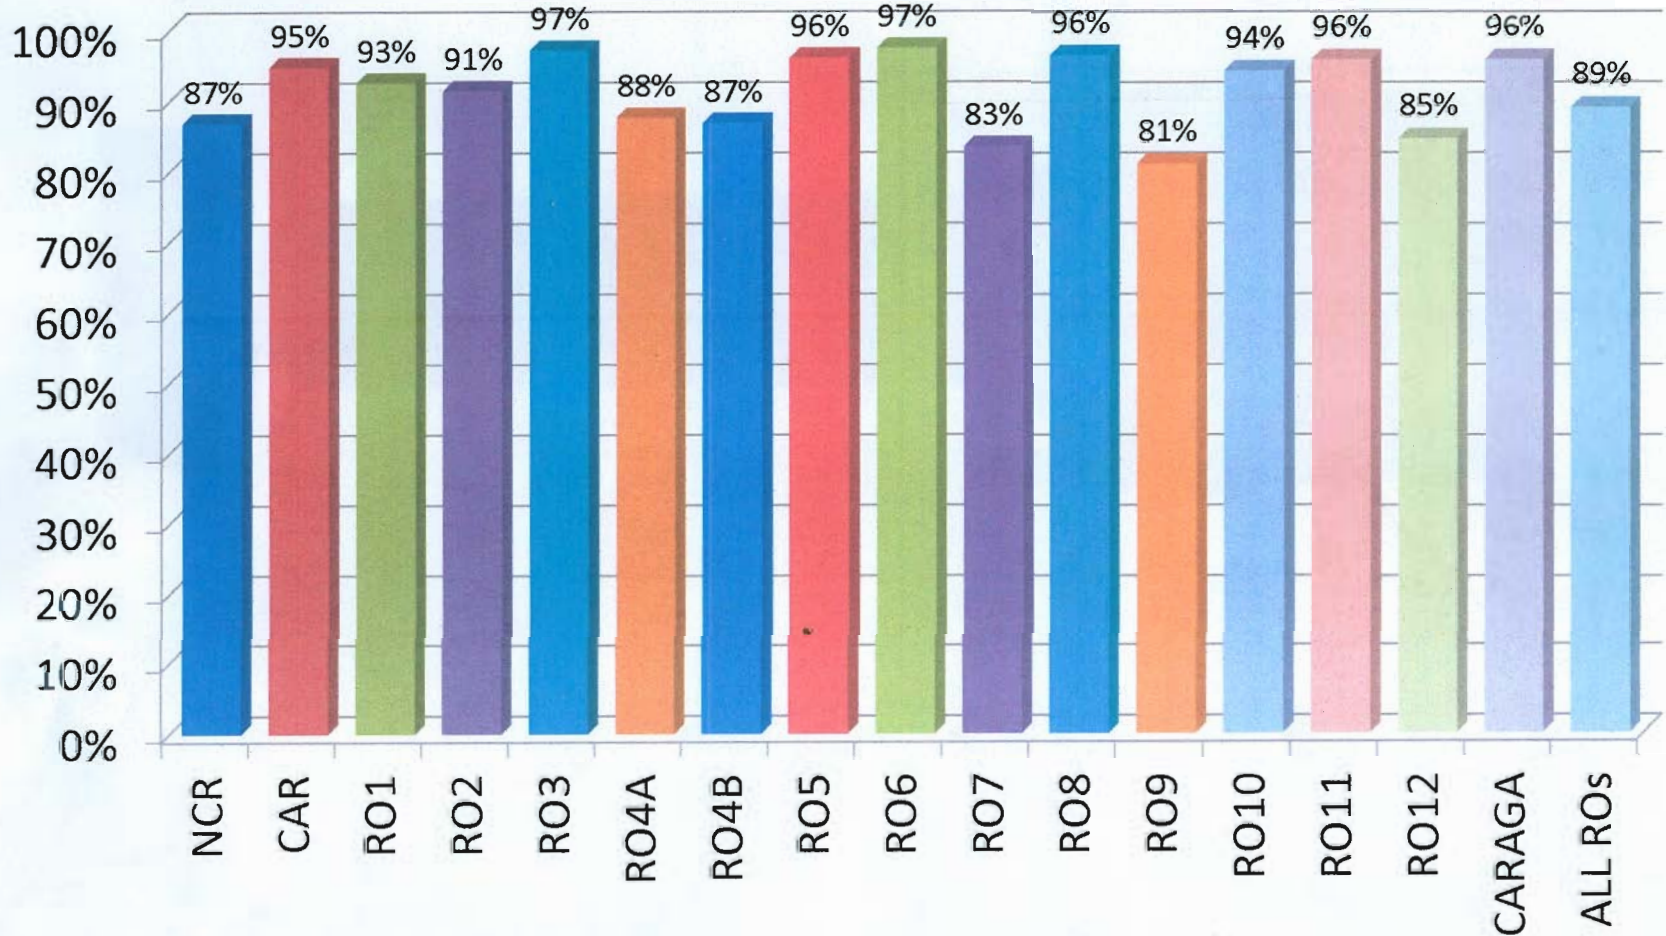

SENA SCORECARD – Regional Offices

As of September 30, 2011

DISPOSITION RATE

SENA SCORECARD – Regional Offices

As of September 30, 2011

SETTLEMENT RATE

SENA SCORECARD – Attached Agencies